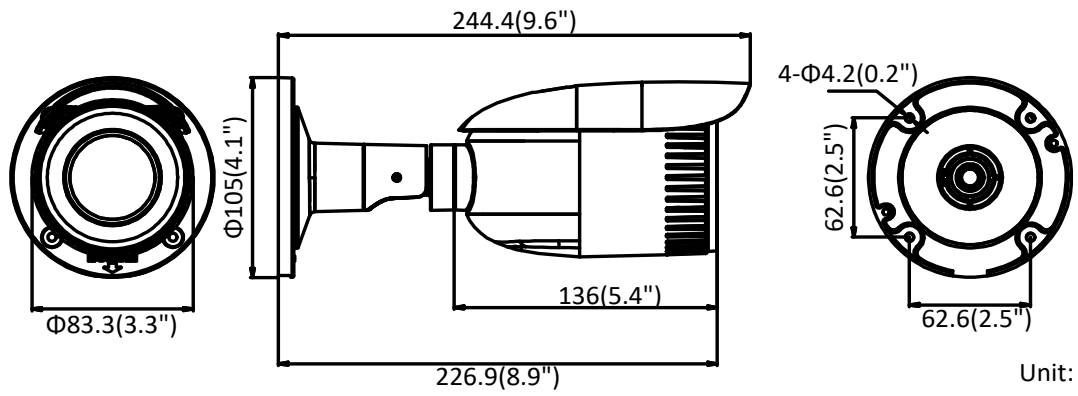

	802.1X, QoS, IPv6, UDP, Bonjour
General Function	One-key reset, anti-flicker, heartbeat, mirror, password protection, privacy mask, watermark
Firmware Version	5.5.2
API	ONVIF (PROFILE S, PROFILE G), ISAPI
Simultaneous Live View	Up to 6 channels
User/Host	Up to 32 users 3 levels: Administrator, Operator and User
Client	HiLookVision PC Client, HiLookVision App
Web Browser	IE8+, Chrome 41.0-44, Firefox 30.0-51, Safari 8.0-11
Interface	
Communication Interface	1 RJ45 10M/100M self-adaptive Ethernet port
Video Output (Without -Z)	1Vp-p composite output (75 Ω/BNC)
Reset Button	Yes
General	
Operating Conditions	-30 °C to 60 °C (-22 °F to 140 °F), humidity: 95% or less (non-condensing)
Power Supply	12 VDC ± 20%, 5.5 mm coaxial power plug PoE (802.3af, class 3)
Power Consumption and Current	-Z: 12 VDC, 0.9 A, max. 11 W; PoE: (802.3af, 36 V to 57 V), 0.4 A to 0.2 A, max. 12.9 W -V: 12 VDC, 0.6 A, max. 7 W; PoE: (802.3af, 36 V to 57 V), 0.3 A to 0.1 A, max. 9 W
Protection Level	IP67 TVS 2000V lightning protection, surge protection and voltage transient protection
Material	Metal
Dimensions	105 mm × 105 mm × 145 mm (4.1" × 4.1" × 5.7")
Weight	Camera: approx. 1035 g (2.3 lb.) With package: approx. 1550 g (3.4 lb.)

Available Models

IPC-B640H-V (2.8 mm to 12 mm), IPC-B640H-Z (2.8 mm to 12 mm)

Dimension

Unit: mm

Accessory

HIA-J105
Junction Box