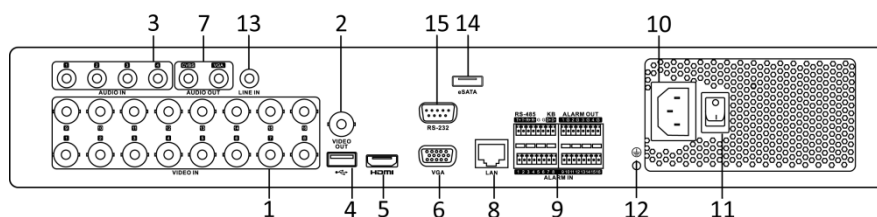

Physical Interfaces

The rear panel of DS-7304/7308HQHI-SH provides 4/8 video input interfaces.

Index	Description	Index	Description
1	VIDEO IN	9	RS-485 Serial Interface, Keyboard Interface, ALARM IN and ALARM OUT
2	VIDEO OUT	10	100 to 240 VAC Power Input
3	AUDIO IN, RCA Connector	11	Power Switch
4	USB Interface	12	GND
5	HDMI Interface	13	LINE IN
6	VGA Interface	14	eSATA Interface
7	CVBS AUDIO OUT and VGA AUDIO OUT	15	RS-232 Serial Interface
8	LAN Network Interface		

Available Models

DS-7304HQHI-SH, DS-7308HQHI-SH, DS-7316HQHI-SH

Distributed by

Headquarters

No.555 Qianmo Road, Binjiang District,
Hangzhou 310051, China
T +86-571-8807-5998
overseasbusiness@hikvision.com

Hikvision USA
T +1-909-895-0400
sales.usa@hikvision.com

Hikvision Italy
T +39-0438-6902
info.it@hikvision.com

Hikvision Singapore
T +65-6684-4718
sg@hikvision.com

Hikvision Europe
T +31-23-5542770
saleseuro@hikvision.com

Hikvision France
T +33(0)1-85-330-444
info.fr@hikvision.com

Hikvision Oceania
T +61-2-8599-4233
salesau@hikvision.com

Hikvision Middle East
T +971-4-8816086
salesme@hikvision.com

Hikvision Spain
T +34-91-737-16-55
info.es@hikvision.com

Hikvision Hong Kong
T +852-2151-1761

Hikvision Russia
T +7-495-669-67-99
saleru@hikvision.com

Hikvision Poland
T +48-22-460-01-50
poland@hikvision.com

Hikvision Canada
T +1-909-895-0400
sales.usa@hikvision.com

Hikvision India
T +91-22-28469900
sales@pramahikvision.com

Hikvision UK
T +44-1628-9021-4
support.uk@hikvision.com