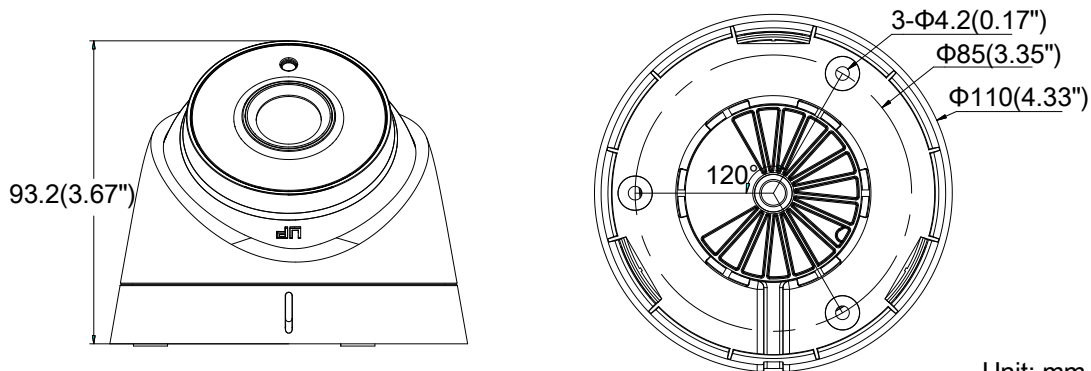

## Specifications

<b>Camera</b>	
Image Sensor	2MP CMOS Image Sensor
Signal System	PAL/NTSC
Effective Pixels	1928(H)*1088(V)
Min. illumination	0.01 Lux @ (F1.2,AGC ON),0 Lux with IR
Shutter Time	1/25s to 1/50,000s
Lens	2.8mm, 3.6mm, 6mm Lens @ F1.2
Lens Mount	M12
Day & Night	ICR
Angle Adjustment	Pan: 0° - 360°; Tilt:0° - 75°; Rotate: 0° - 360°
Synchronization	Internal Synchronization
WDR	120dB
Video Frame Rate	1080p@25fps/1080p@30fps
HD Video Output	1 Analog HD output
S/N Ratio	>62dB
<b>Menu</b>	
AGC	Support
D/N Mode	Color/BW/SMART
White Balance	ATW/ MWB
BLC	Support
Functions	Wide Dynamic Range, Digital noise reduction, Mirror, SMART IR
<b>General</b>	
Operating Conditions	-40 °C – 60 °C (-40 °F – 140 °F), Humidity 90% or less (non-condensing)
Power Supply	12 VDC ± 15%
Power Consumption	Max. 5W
Protection Level	IP66
IR Range	Up to 20m
Communication	Up the coax, Protocol: HIKVISION-C (TVI output)
Dimensions	φ110mm×93.2mm (φ4.33"×3.67")
Weight	350g (0.77lb)

## Dimensions

Unit: mm