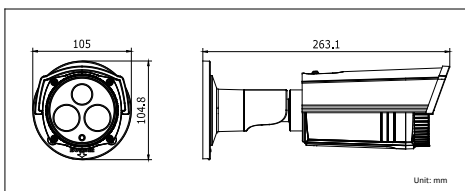

DS-2CE16D5T-IT5

HD1080P Turbo HD EXIR Bullet Camera

EXIR

Key features

- HD1080P Video Output
- Adopt HDTV Technology
- True Day/Night
- OSD menu, 3D DNR, Smart IR
- EXIR technology, 80m IR distance
- IP66 weatherproof
- Up the Coax(via coaxial cable)
- 120 dB Wide Dynamic Range

Dimensions

Accessories

Indoor/Outdoor pole mount
DS-1275ZJ

Video balun
DS-1H18

Available models

DS-2CE16D5T-IT5

DS-2CE16D5T-IT5	
Camera	
Image Sensor	1 / 3" Progressive Scan CMOS
Signal System	PAL / NTSC
Effective Pixels	1920(H)*1080(V)
Min. Illumination	0.01 Lux @(F1.2,AGC ON), 0 Lux with IR
Shutter speed	1/25(1/30) s to 1/50,000 s
Lens	3.6mm (6mm, 8mm, 12mm, 16mm optional) Angle of View: 80.9°(3.6mm), 54.3°(6mm), 38°(8mm), 24.3°(12mm), 18.9°(16mm)
Lens Mount	M12
Day & Night	ICR
Wide dynamic range	120 dB
Synchronization	Internal synchronization
Video Frame Rate	1080p@25fps/1080p@30fps
HD Video Output	1 Analog HD output
CVBS Output	1Vp-p Composite Output(75Ω / BNC)
S / N Ratio	More than 52dB
Menu	
Scene	Indoor, Outdoor, Indoor1, LOW-LIGHT
Camera ID	On/off (15 characters, position programmable)
AGC	Support
D/N Mode	Color/BW/EXT
White Balance	ATW, AWC-SET, Indoor, Outdoor, Manual
Privacy Mask	On/Off, maximum 8 zones
Motion Detection	On/Off, maximum 4 zones
BLC	Support
Anti-flicker	On/off
Language	English, Japanese, CHN1, CHN2, Korean, German, French, Italian, Spanish, Polish, Russian, Portuguese, Dutch, Turkish, Hebrew and Arabic
Function	Eclipse, Digital noise reduction, Digital zoom(62x), Slow shutter, Mirror, Defog, Defect pixel correction, SMART D-ZOOM
General	
Working Temperature / Humidity	-30 °C - 60 °C (-22 °F - 140 °F) Humidity 90% or less (non-condensing)
Power Supply	12 VDC
Power Consumption	Max. 5W
Weather Proof Ratings	IP66
IR Range	Up to 80m
Communication	Up the coax(need UTC controller) Protocol: Pelco-C(Coaxitron)
Dimensions	105×104.8×263.1mm(4.13" ×4.13" ×10.36")
Weight	800 g (1.76 lbs)