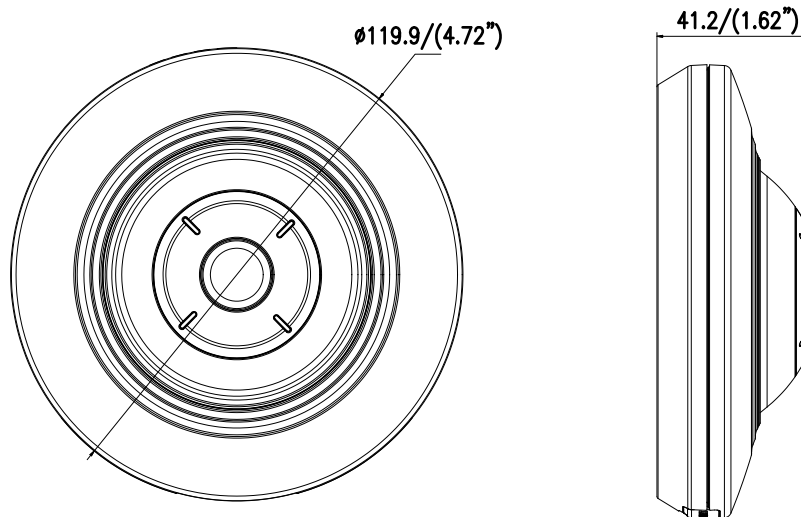

Detection	Motion detection, dynamic analysis, intrusion detection, line crossing detection
Protocols	TCP/IP, ICMP, HTTP, HTTPS, FTP, DHCP, DNS, DDNS, RTP, RTSP, RTCP, PPPoE, NTP, UPnP, SMTP, SNMP, IGMP, 802.1X, QoS, IPv6
Standard	ONVIF (PROFILE S, PROFILE G), ISAPI
General Function	One-key reset, anti-flicker, password protection, privacy mask, IP Address filtering, heartbeat, watermark
Firmware Version	V5.5.52
Interface	
Communication Interface	1 RJ45 10M/100M self-adaptive Ethernet port
Audio (-S)	1 audio input (line in), 1 audio output interface
Alarm (-S)	1 alarm input, 1 alarm output (DC24V, 1A or AC110V, 500mA, max.)
On-board Storage	Built-in microSD/SDHC/SDXC slot, up to 128 G
General	
Operating Conditions	-10 °C to +50 °C (-14 °F to +122 °F), Humidity 95% or less (non-condensing)
Power Supply	DC 12V ± 25%, 2A, 5W PoE(802.3af 36-57V, class 3), 0.4 – 0.7 A, 6.7W
IR Range	Up to 8 m
Dimensions	Φ 119.9 × 41.2 mm (Φ 4.72" × 1.62")
Weight	600 g (1.32 lbs.)

Available Model

DS-2CD2955FWD-I (1.05 mm), DS-2CD2955FWD-IS (1.05 mm)

Dimension

Unit: mm(inch)

Accessory**DS-1294ZJ**
Wall mount**DS-1281ZJ-DM27**
Inclined ceiling mount**DS-1297ZJ**
Pendant mount
(extendable)**DS-1299ZJ**
Pendant mount