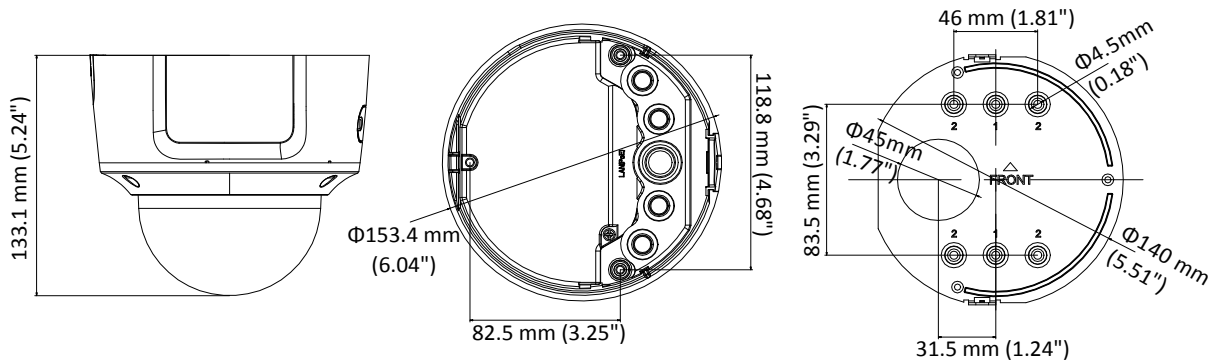

Dimensions

Accessories

DS-1475ZJ-SUS
Vertical Pole Mount

DS-1476ZJ-SUS
Corner Mount

Distributed by In-ceiling Mount

Headquarters

No.555 Qianmo Road, Binjiang District,
Hangzhou 310051, China
T +86-571-8807-5998
overseasbusiness@hikvision.com

Hikvision USA
T +1-909-895-0400
sales.usa@hikvision.com

Hikvision Australia
T +61-2-8599-4233
salesau@hikvision.com

Hikvision India
T +91-22-28469900
sales@pramahikvision.com

Hikvision Canada
T +1-866-200-6690
sales.canada@hikvision.com

Hikvision Thailand
T +662-275-9949
sales.thailand@hikvision.com

Hikvision Europe
T +31-23-5542770
sales.eu@hikvision.com

Hikvision Italy
T +39-0438-6902
info.it@hikvision.com

Hikvision Brazil
T +55 11 3318-0050
Latam.support@hikvision.com

Hikvision Turkey
T +90 (216)521 7070- 7074
sales.tr@hikvision.com

Hikvision Malaysia
T +601-7652-2413
sales.my@hikvision.com

Hikvision UK & Ireland
T +01628-902140
sales.uk@hikvision.com

Hikvision South Africa
Tel: +27 (10) 0351172
sale.africa@hikvision.com

Hikvision France
T +33(0)1-85-330-450
info.fr@hikvision.com

Hikvision Kazakhstan
T +7-727-9730667
nikia.panfilov@hikvision.ru

Hikvision Vietnam
T +84-974270888
sales.vt@hikvision.com

Hikvision UAE
T +971-4-4432090
salesme@hikvision.com

Hikvision Singapore
T +65-6684-4718
sg@hikvision.com

Hikvision Spain
T +34-91-737-16-55
info.es@hikvision.com

Hikvision Tashkent
T +99-87-1238-9438
uzb@hikvision.ru

Hikvision Hong Kong
T +852-2151-1761
info.hk@hikvision.com

Hikvision Russia
T +7-495-669-67-99
saleru@hikvision.com

Hikvision Korea
T +82-(0)31-731-8817
sales.korea@hikvision.com

Hikvision Poland
T +48-22-460-01-50
info.pl@hikvision.com

Hikvision Indonesia
T +62-21-2933759
Sales.Indonesia@hikvision.com

Hikvision Colombia
sales.colombia@hikvision.com