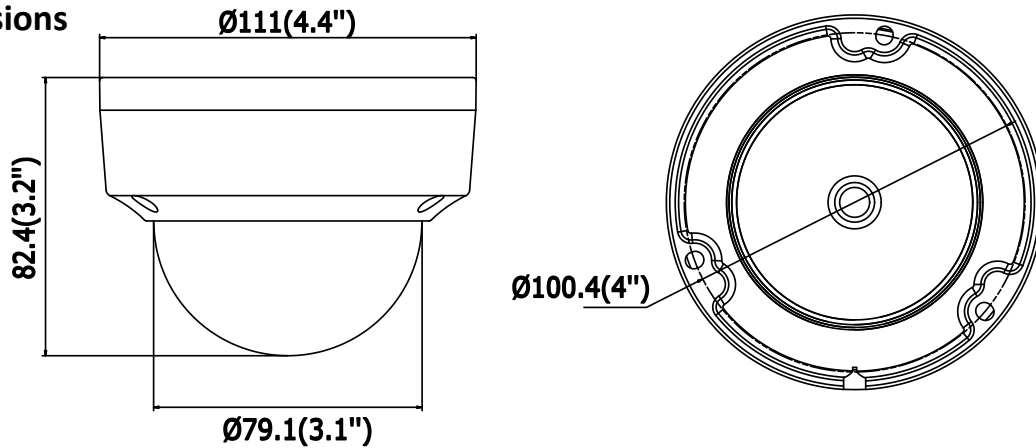

Dimensions

Unit: mm

Accessories

DS-1259ZJ

DS-1272ZJ-110

DS-1272ZJ-110B

DS-1271ZJ-110

DS-1280ZJ-DM18

DS-1276ZJ

DS-1275ZJ

DS-1250ZJ

Distributed by

HIKVISION®

Headquarters

No.555 Qianmo Road, Binjiang District,
Hangzhou 310051, China
T +86-571-8807-5998
overseasbusiness@hikvision.com

Hikvision USA
T +1-909-895-0400
sales.usa@hikvision.com

Hikvision Australia
T +61-2-8599-4233
salesau@hikvision.com

Hikvision India
T +91-22-28469900
sales@pramahikvision.com

Hikvision Canada
T +1-866-200-6690
sales.canada@hikvision.com

Hikvision Thailand
T +662-275-9949
sales.thailand@hikvision.com

Hikvision Europe
T +31-23-5542770
sales.eu@hikvision.com

Hikvision Italy
T +39-0438-6902
info.it@hikvision.com

Hikvision Brazil
T +55 11 3318-0050
Latam.support@hikvision.com

Hikvision Turkey
T +90 (216)521 7070- 7074
sales.tr@hikvision.com

Hikvision Malaysia
T +601-7652-2413
sales.my@hikvision.com

Hikvision UK & Ireland
T +01628-902140
sales.uk@hikvision.com

Hikvision South Africa
Tel: +27 (10) 0351172
sale.africa@hikvision.com

Hikvision France
T +33(0)1-85-330-450
info.fr@hikvision.com

Hikvision Kazakhstan
T +7-727-9730667
nikia.panfilov@hikvision.ru

Hikvision Vietnam
T +84-974270888
sales.vt@hikvision.com

Hikvision UAE
T +971-4-4432090
salesme@hikvision.com

Hikvision Singapore
T +65-6684-4718
sg@hikvision.com

Hikvision Spain
T +34-91-737-16-55
info.es@hikvision.com

Hikvision Tashkent
T +99-87-1238-9438
uzb@hikvision.ru

Hikvision Hong Kong
T +852-2151-1761
info.hk@hikvision.com

Hikvision Russia
T +7-495-669-67-99
saleru@hikvision.com

Hikvision Korea
T +82-(0)31-731-8817
sales.korea@hikvision.com

Hikvision Poland
T +48-22-460-01-50
info.pl@hikvision.com

Hikvision Indonesia
T +62-21-2933759
Sales.Indonesia@hikvision.com

Hikvision Colombia
sales.colombia@hikvision.com