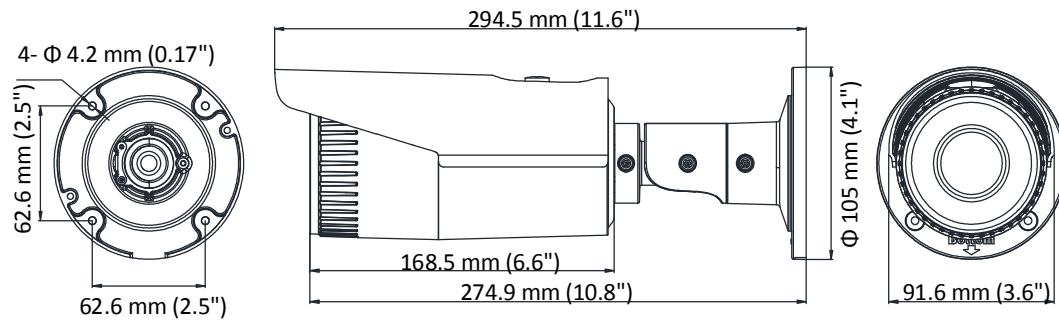

Available Models

DS-2CD1631F-I (Z)

Dimension