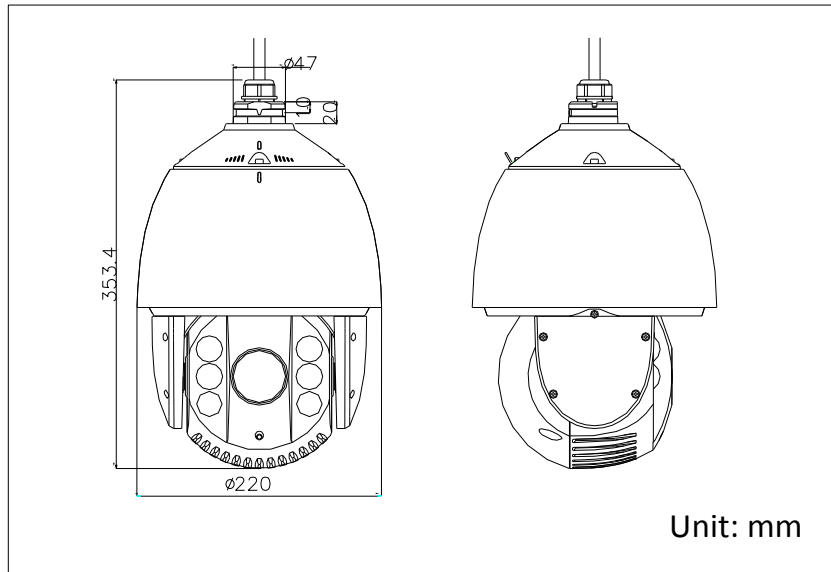

Dimensions

Order models

- DS-2AE7230TI-A, 24VAC, outdoor

Accessories