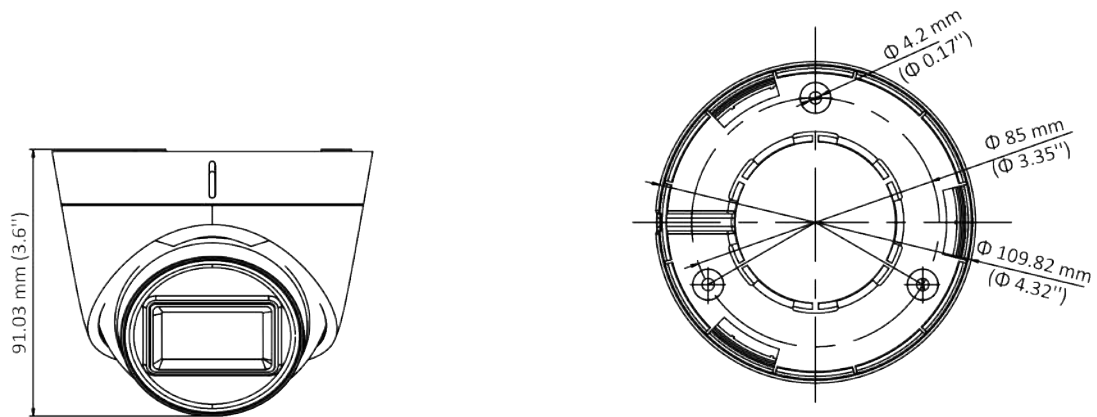

## DS-2CE78H0T-IT3F(C) 5 MP Camera

- 5 MP, 2560 × 1944 resolution
- 2.8 mm, 3.6 mm, 6 mm, 8 mm, 12 mm fixed focal lens
- Smart IR, up to 40 m IR distance
- 4 in 1 video output (switchable TVI/AHD/CVI/CVBS)
- IP67

## Specification

Camera	
Image Sensor	5 MP CMOS
Signal System	PAL/NTSC
Resolution	2560 (H) × 1944 (V)
Frame Rate	TVI: 5M@20fps, 4M@30fps, 4M@25fps, 1080p@30fps, 1080p@25fps AHD: 5M@20fps, 4M@30fps, 4M@25fps CVI: 4M@30fps, 4M@25fps CVBS: PAL/NTSC
Min. illumination	0.01 Lux@(F1.2, AGC ON), 0 Lux with IR
Shutter Time	PAL: 1/25 s to 1/50, 000 s NTSC: 1/30 s to 1/50, 000 s
Lens	2.8 mm, 3.6 mm, 6 mm, 8 mm, 12 mm fixed lens
Field of View	2.8 mm, horizontal FOV: 85°, vertical FOV: 63°, diagonal FOV: 110° 3.6 mm, horizontal FOV: 80°, vertical FOV: 63°, diagonal FOV: 105° 6 mm, horizontal FOV: 57°, vertical FOV: 43°, diagonal FOV: 72° 8 mm, horizontal FOV: 41°, vertical FOV: 31°, diagonal FOV: 52° 12 mm, horizontal FOV: 26°, vertical FOV: 19°, diagonal FOV: 32°
Lens Mount	M12
Day & Night	ICR
WDR (Wide Dynamic Range)	Digital WDR
Angle Adjustment	Pan: 0 to 360°, Tilt: 0 to 75°, Rotation: 0 to 360°
Menu	
Image Mode	STD/HIGH-SAT
AGC	Yes
Day/Night Mode	Auto/Color/BW (Black and White)
White Balance	Auto/Manual
AE (Auto Exposure) Mode	DWDR/BLC/HLC/Global
Noise Reduction	2D DNR
Language	English
Function	Brightness, Sharpness, Mirror, Smart IR
Interface	
Video Output	Switchable TVI/AHD/CVI/CVBS
General	
Operating Conditions	-40 °C to 60 °C (-40 °F to 140 °F), humidity 90% or less (non-condensing)
Power Supply	12 VDC ± 25%
Power Consumption	Max. 4.3 W
Protection Level	IP67
Material	Front Cover: Plastic Main Body: Metal

General	
IR Range	Up to 40 m
Communication	HIKVISION-C
Dimensions	Φ 109.82 mm × 91.03 mm (Φ 4.32" × 3.6")
Weight	Approx. 303 g (0.67 lb.)

**Available Model**

DS-2CE78H0T-IT3F(C)

**Dimension**

**Accessory**