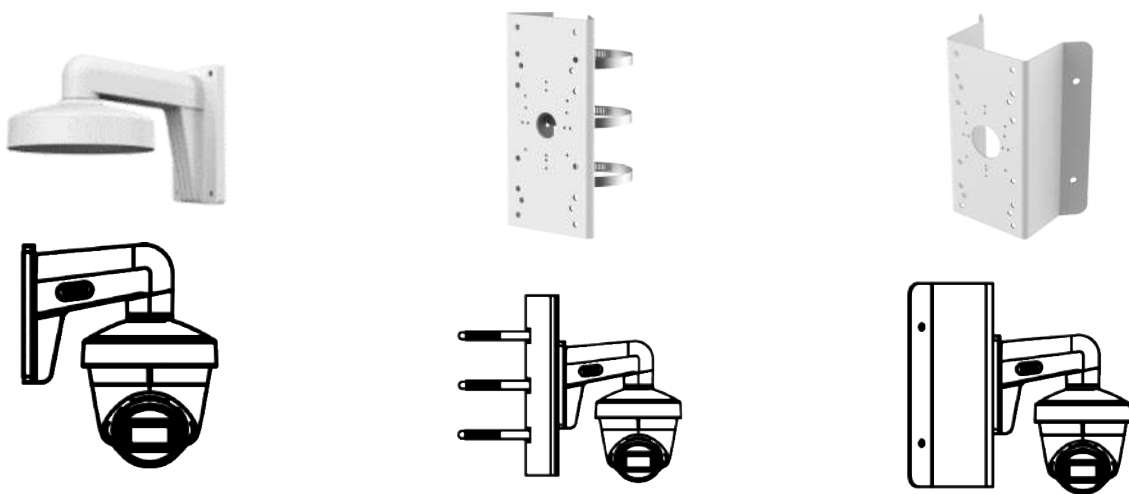

## Specification

Camera	
Image Sensor	5 MP CMOS
Signal System	PAL/NTSC
Resolution	2560 (H) × 1944 (V)
Frame Rate	TVI: 5M@20fps, 4M@30fps, 4M@25fps, 1080p@30fps, 1080p@25fps AHD: 5M@20fps, 4M@30fps, 4M@25fps CVI: 4M@30fps, 4M@25fps CVBS: PAL/NTSC
Min. illumination	0.01 Lux@(F1.2, AGC ON), 0 Lux with IR
Shutter Time	PAL: 1/25 s to 1/50, 000 s NTSC: 1/30 s to 1/50, 000 s
Lens	2.8 mm, 3.6 mm, 6 mm, 8 mm, 12 mm fixed lens
Field of View	2.8 mm, horizontal FOV: 85°, vertical FOV: 63°, diagonal FOV: 110° 3.6 mm, horizontal FOV: 80°, vertical FOV: 63°, diagonal FOV: 105° 6 mm, horizontal FOV: 57°, vertical FOV: 43°, diagonal FOV: 72° 8 mm, horizontal FOV: 41°, vertical FOV: 31°, diagonal FOV: 52° 12 mm, horizontal FOV: 26°, vertical FOV: 19°, diagonal FOV: 32°
Lens Mount	M12
Day & Night	ICR
WDR (Wide Dynamic Range)	Digital WDR
Angle Adjustment	Pan: 0 to 360°, Tilt: 0 to 75°, Rotation: 0 to 360°
Menu	
Image Mode	STD/HIGH-SAT
AGC	Yes
Day/Night Mode	Auto/Color/BW (Black and White)
White Balance	Auto/Manual
AE (Auto Exposure) Mode	DWDR/BLC/HLC/Global
Noise Reduction	2D DNR
Language	English
Function	Brightness, Sharpness, Mirror, Smart IR
Interface	
Video Output	Switchable TVI/AHD/CVI/CVBS
General	
Operating Conditions	-40 °C to 60 °C (-40 °F to 140 °F), humidity 90% or less (non-condensing)
Power Supply	12 VDC ± 25%
Power Consumption	Max. 4.3 W
Protection Level	IP67
Material	Front Cover: Plastic Main Body: Metal

General	
IR Range	Up to 40 m
Communication	HIKVISION-C
Dimensions	Φ 109.82 mm × 91.03 mm (Φ 4.32" × 3.6")
Weight	Approx. 303 g (0.67 lb.)

**Available Model**

DS-2CE78H0T-IT3F(C)

**Dimension**

**Accessory**

**DS-1272ZJ-110-TRS**  
Wall Mount

**DS-1275ZJ-SUS**  
Vertical Pole Mount

**DS-1276ZJ-SUS**  
Corner Mount

**DS-1280ZJ-S**  
**Junction Box**

**DS-1281ZJ-S**  
**Inclined Ceiling Mount**

**DS-1280ZJ-TR13**  
**Junction Box**