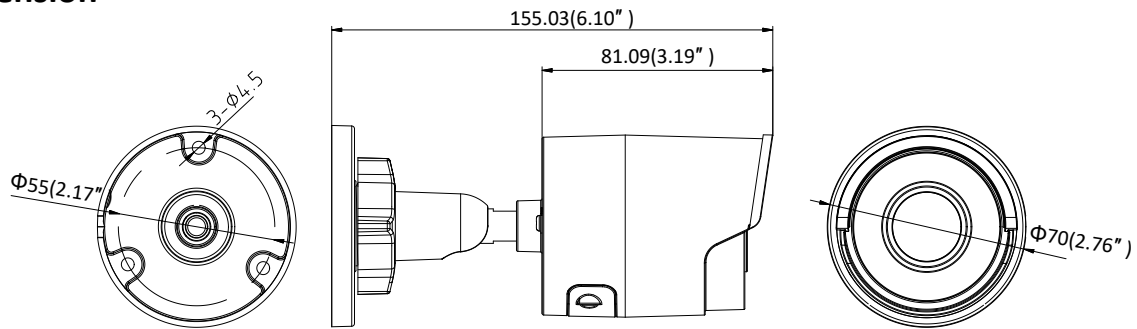

Protocols	TCP/IP, UDP, ICMP, HTTP, HTTPS, FTP, DHCP, DNS, DDNS, RTP, RTSP, RTCP, PPPoE, NTP, UPnP, SMTP, SNMP, IGMP, 802.1X, QoS, IPv6
Standard	ONVIF (PROFILE S, PROFILE G), ISAPI
General Function	One-key Reset, Anti-Flicker, Heartbeat, Mirror, Password Protection, Privacy Mask, Watermark, IP Address Filter
Firmware Version	V5.5.80
API	ONVIF (PROFILE S, PROFILE G), ISAPI
Simultaneous Live View	Up to 6 channels
User/Host	Up to 32 users 3 levels: Administrator, Operator and User
Client	iVMS-4200, Hik-Connect, iVMS-5200, iVMS-4500
Web Browser	Plug-in required live view: IE8+, Chrome 41.0-44, Firefox 30.0-51, Safari 8.0-11 Plug-in free live view: Chrome 45.0+, Firefox 52.0+
<b>Smart Feature-set</b>	
Behavior Analysis	Line crossing detection, intrusion detection, unattended baggage detection, object removal detection
Exception Detection	Scene change detection
Face Detection	Yes
<b>Interface</b>	
Communication Interface	1 RJ45 10M/100M self-adaptive Ethernet port
On-board Storage	Built-in microSD/SDHC/SDXC slot, up to 128 GB
Reset Button	Yes
<b>General</b>	
Operating Conditions	-30 °C to +60 °C (-22 °F to +140 °F), Humidity 95% or less (non-condensing)
Power Supply	12 VDC ± 25%, 6 W PoE(802.3af, 36V to 57V, class 3), 7 W
IR Range	Up to 30 m
Protection Level	IP67
Material	Metal
Dimensions	Camera: $\Phi 70 \times 155.03$ mm ( $\Phi 2.76'' \times 6.1''$ ) Package: $216 \times 121 \times 118$ mm ( $8.5'' \times 4.76'' \times 4.65''$ )
Weight	Camera: 410 g (0.9 lb.)

## Dimension

Unit: mm