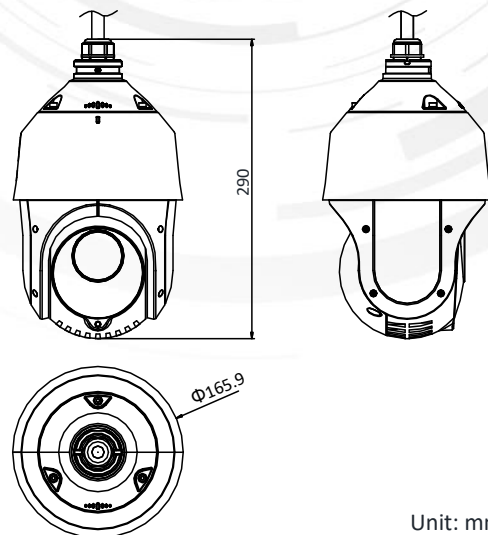

Dimensions