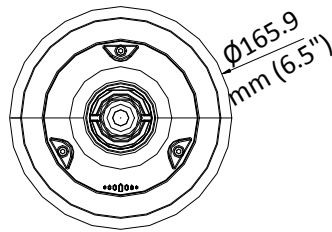

Order Model

PTZ-T4215I-D

Dimensions

Accessories