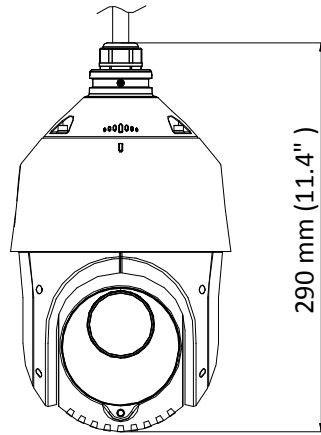

Order Model

PTZ-T4215I-D

Dimensions

Accessories