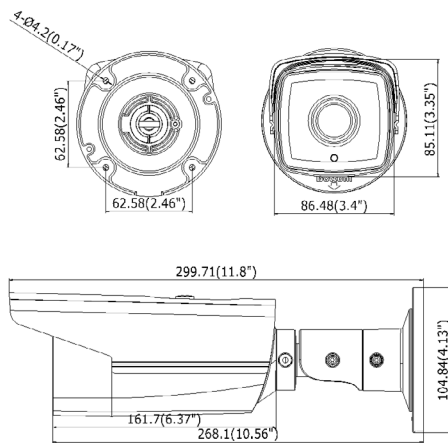

### Key features

- 2MP / 3MP high resolution
- HD real-time video
- DWDR & 3D DNR
- EXIR illuminators: up to 80m
- IP66
- PoE
- Bracket included

### Dimensions