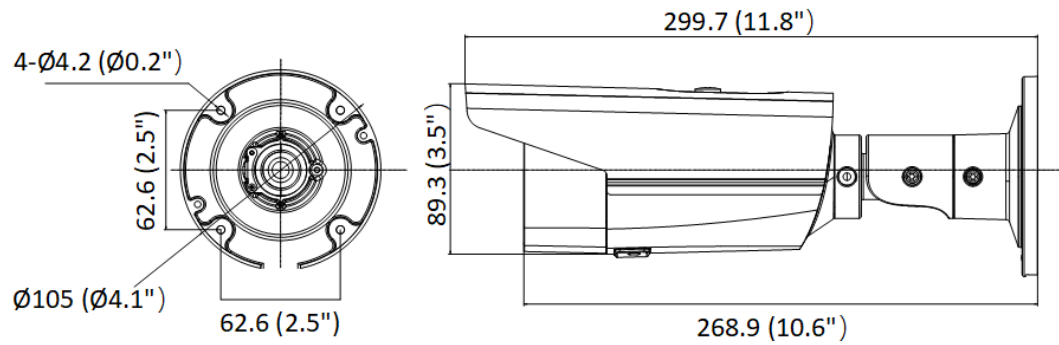

away from coastlines, as well as areas affected by acid rain.
No specific protection	Hikvision products at this level are equipped for use in areas where no specific anti-corrosion protection is needed.

▪ **Dimension**

Unit: mm (inch)

▪ **Accessory**

▪ **Optional**

DS-1260ZJ Junction Box	DS-1280ZJ-S Junction Box	DS-1275ZJ-SUS Vertical Pole Mount	DS-1275ZJ-S-SUS Vertical Pole Mount	DS-1276ZJ-SUS Corner Mount