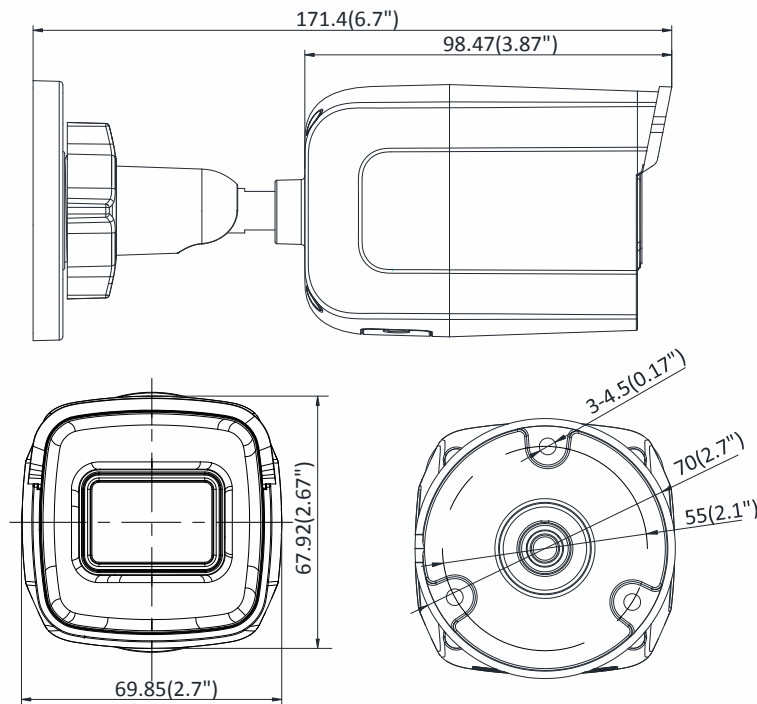

### Key Features

- Up to 8 megapixel high resolution
- Max. 3840 × 2160 @20fps
- 2.8 mm/4 mm/6 mm fixed lens, optional
- H.265, H.265+, H.264+, H.264
- 120dB WDR
- Powered by Darkfighter
- 12 VDC & PoE (802.3af, class 3)
- IR range: Up to 30 m
- Support on-board storage, up to 128 GB
- IP67, IK10
- BLC/3D DNR/ROI/HLC
- Color: 0.008 Lux @ (F1.2, AGC ON), 0.014 Lux @ (F1.6, AGC ON)

General Function	One-key reset, anti-flicker, three streams, heartbeat, mirror, password protection, privacy mask, watermark, IP address filter
Firmware Version	V5.5.80
API	ONVIF (PROFILE S, PROFILE G), ISAPI
Simultaneous Live View	Up to 6 channels
User/Host	Up to 32 users 3 levels: Administrator, Operator and User
Client	iVMS-4200, Hik-Connect, iVMS-5200, iVMS-4500
Web Browser	Plug-in required live view: IE8+, Chrome 41.0-44, Firefox 30.0-51, Safari 8.0-11 Plug-in free live view: Chrome 45.0+, Firefox 52.0+
<b>Interface</b>	
Communication Interface	1 RJ45 10M/100M self-adaptive Ethernet port
On-board Storage	Built-in micro SD/SDHC/SDXC slot, up to 128 GB
Reset Button	Yes
<b>Smart Feature-set</b>	
Behavior Analysis	Line crossing detection, intrusion detection, unattended baggage detection, object removal detection
Exception Detection	Scene change detection
Face Detection	Yes
<b>General</b>	
Operating Conditions	-30 °C to +60 °C (-22 °F to +140 °F), humidity 95% or less (non-condensing)
Power Supply	12 VDC ± 25%, 5.5 mm coaxial power plug PoE (802.3af, class 3)
Power Consumption	12 VDC, 0.5 A, max: 6 W PoE: (802.3af, 36 VDC to 57 VDC), 0.3 A to 0.2 A, max: 7.5 W
IR Range	Up to 30 m
Wavelength	850 nm
Protection Level	IP67, IK10
Material	Front cover: metal, back cover: metal, sun shield: plastic
Dimensions	Camera: 70 × 68 × 171 mm (2.8" × 2.7" × 6.7")
Weight	Camera: 400 g (0.9 lb.) With package: 700 g (1.5 lb.)

## Available Model

DS-2CD2085G1-I (2.8/4/6 mm)

**Dimension**

Unit: mm(inch)

**Accessory**

**DS-1280ZJ-XS  
Junction Box**

**DS-1280ZJ-XS(Black)  
Junction Box**

Distributed by